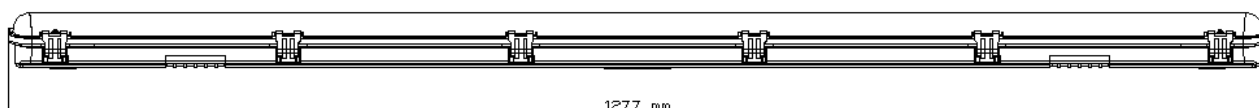

951-049

General Information

Order Code	951-049
Product Description	CYFELCO WPE236 RET LED T8 865
Application	Car Parks, warehouses, Factories, canopy lighting etc.
Installation	Fixation with ceiling using stainless steel suspension brackets
Luminaire type	Waterproof Light Fitting for T8 retrofit LED lamps
Light Source	T8 LED Tube
Number of light sources	2 pcs (included)
Initial Corr. Colour Temperature (CCT)	6500K
Source Luminous Flux	3800 Lm
Source Rated Power	36W
Initial Color Rendering Index (CRI)	>80
Dimming	Not Dimmable
Standards	2014/30/EU Electromagnetic Compatibility Directive 2014/35/EU Low Voltage Directive 2011/65/EU RoHS Restrictions of Hazardous Substances Directive
CE mark	Yes
Warranty	2 years

Electrical Data

Input voltage	220-240 V
Input Frequency	50-60 Hz
Protection class	Class II

Mechanical Characteristics

Housing Material	ABS
Optical Cover	Injection molded polycarbonate
Ingress protection code	IP 65 [Dust penetration-protected, jet-proof]
Mechanical impact protection code	IK05
Dimensions LxWxH	1277x107x56 mm

Logistics

Packing	1 pc per individual box, 10 pcs per master carton
Net weight	1.04 kg
Gross weight	1.11 kg
Volume	0.0072857 m ³

Dimensional Drawing

ELMASCO INDUSTRIES S.A.

Head Office : 44 K. Palama, 14343 N. Chalkidona, Athens, Greece
 Production Plant : Ag. Adrianos, 21100 Nafplio, Greece
 Email: elmasco@elmasco.eu